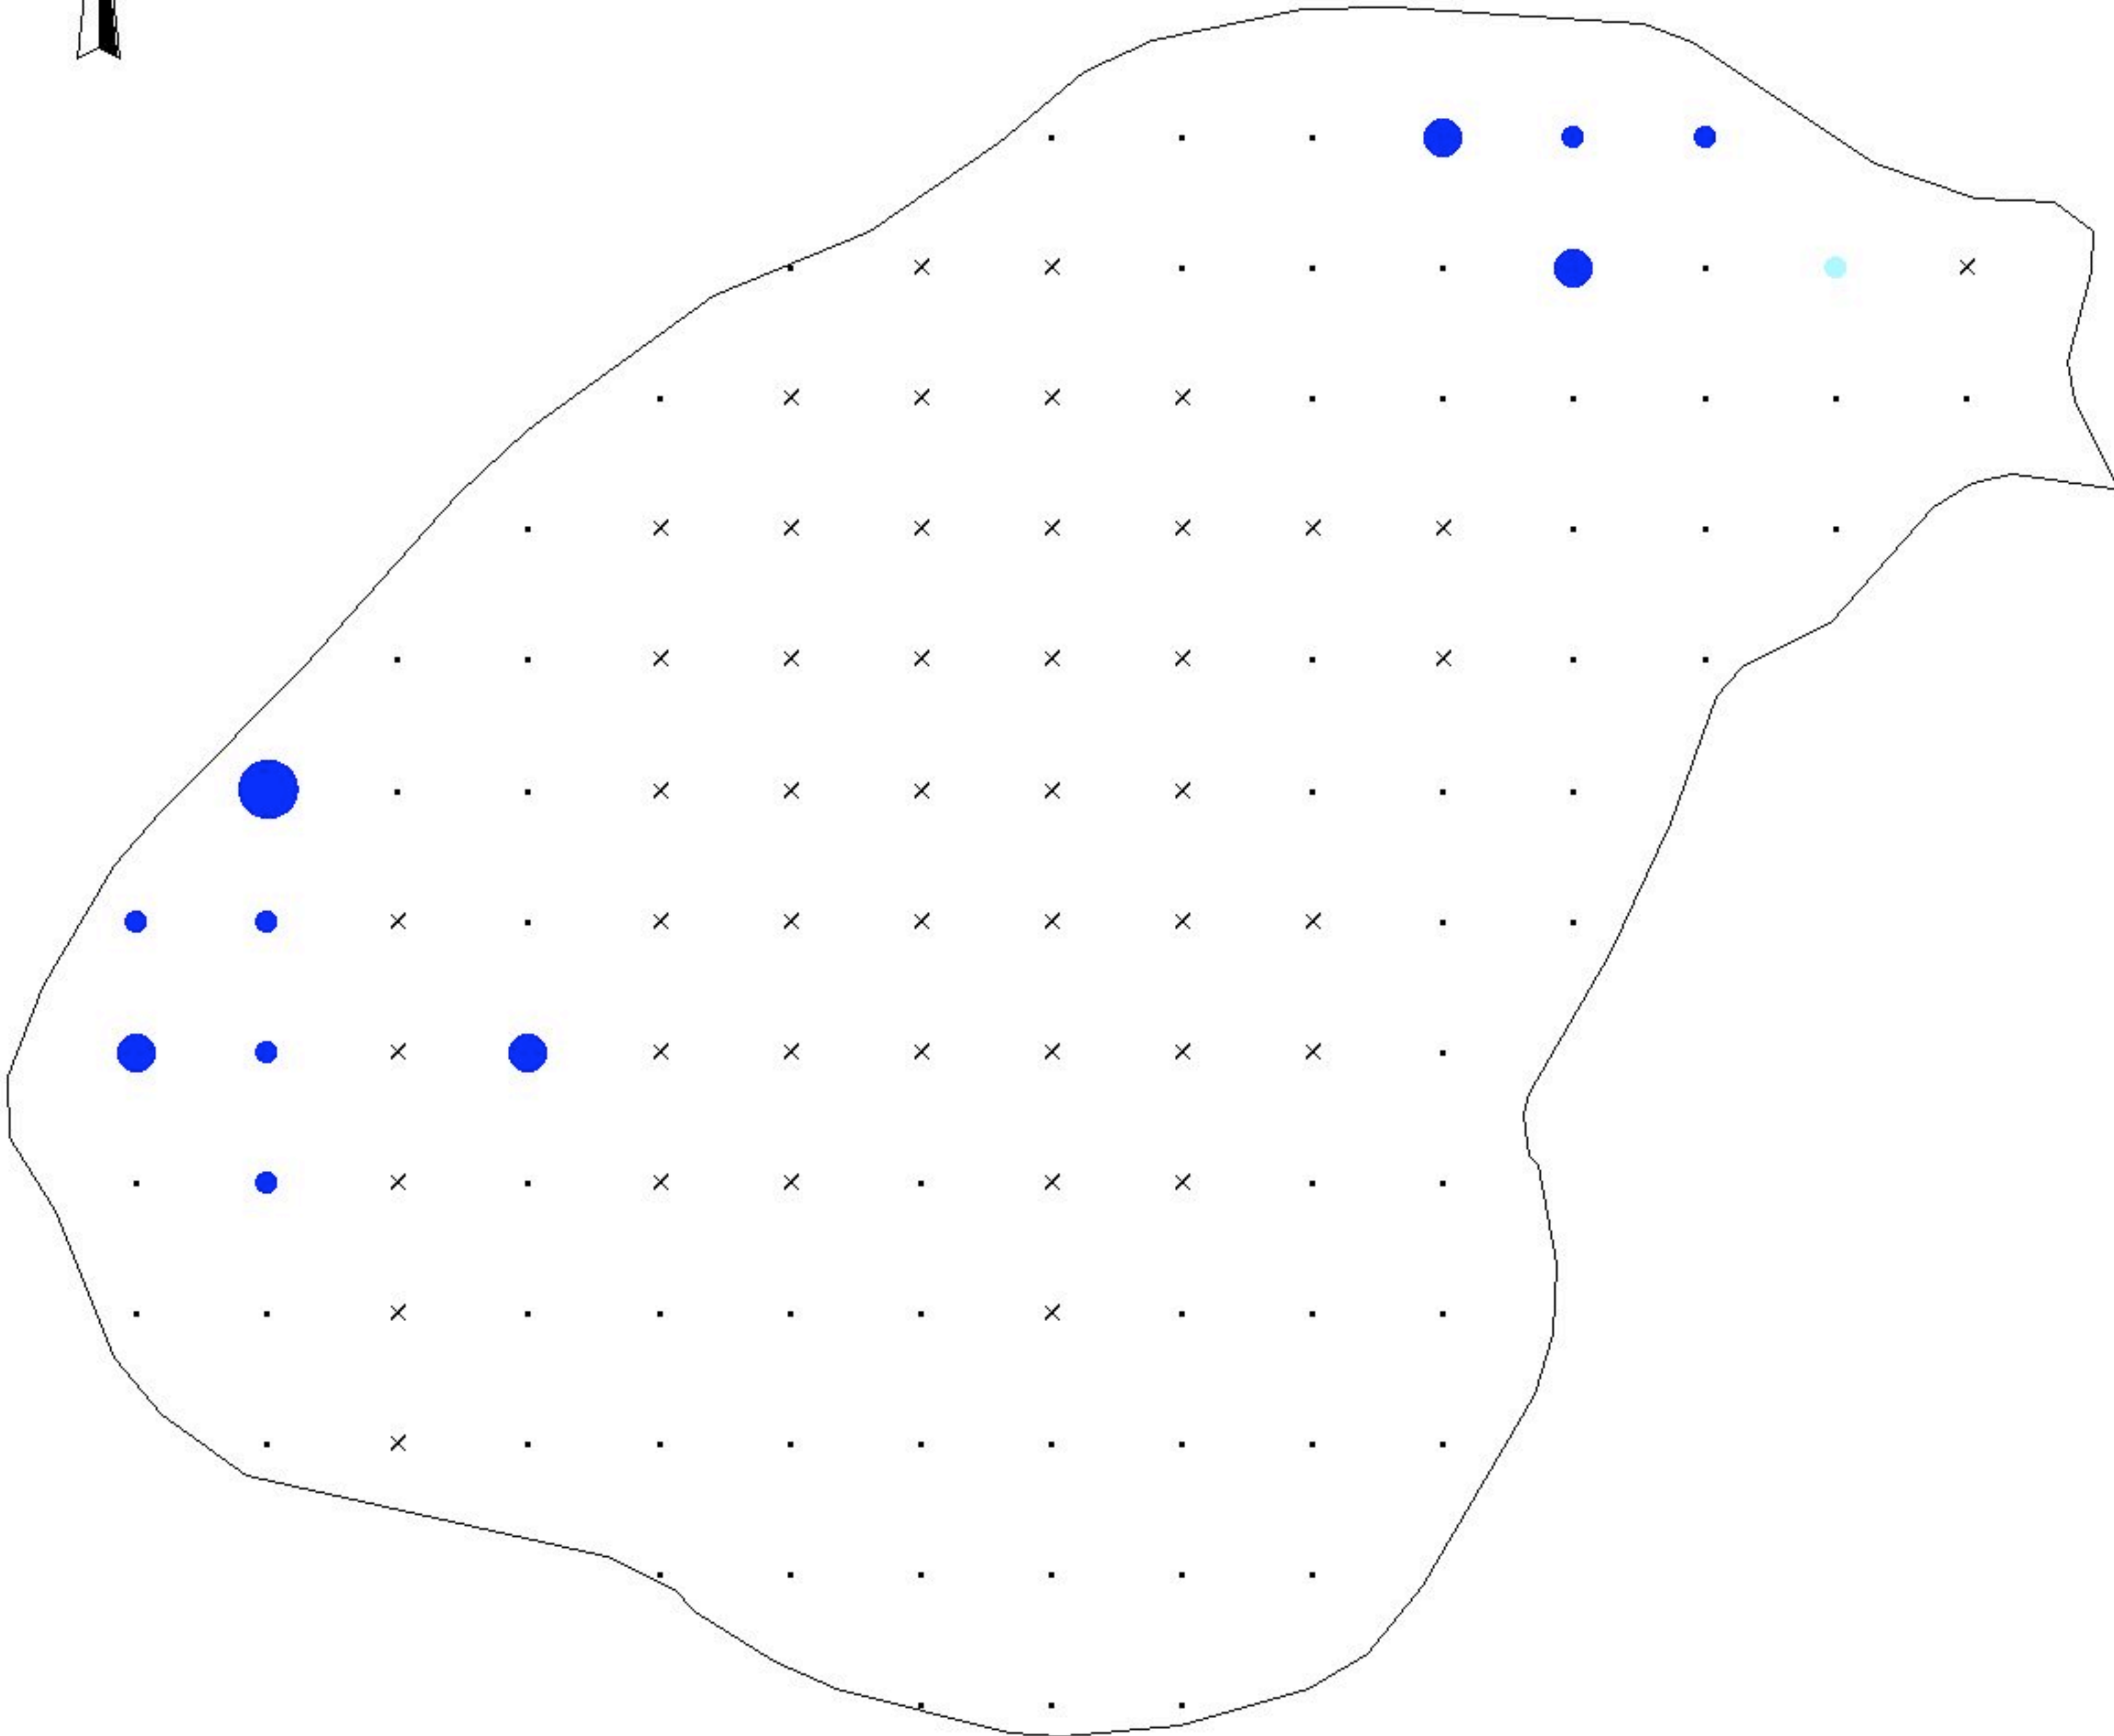

N

# Pickerel Lake Walworth Co. 06/06/2007

## Curly-leaf pondweed

Rake fullness rating

- No CLP
- Visual
- 1
- 2
- 3
- × Not Sampled

0 0.09 0.18 Kilometers